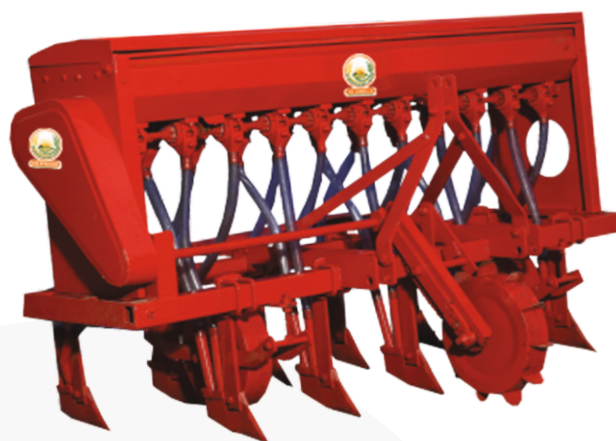

AGRITRAC Zero Till Drill

Model

ZERO TILL DRILL

No of Rows	Available in 5,7,9,11,13,15 Rows
Rows to Row Spacing	7th Standard & Adjustable
Speed Metering Device	Aluminum Roller Pistol Devices
Ferti. Metering Devices	Casting Fry Wheel
Furrow Openers	Shoe Type "O" respect to vertical
Metering Mechanism	Fluted Roller
Fertilizer Distributor	Fluted Roller