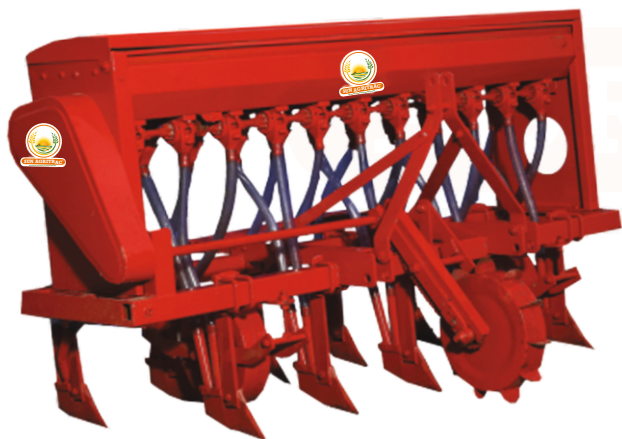

# SUN AGRITRAC CULTIVATOR

Type	9 Tine	11 Tine
Frame (mm)	75x40 (Channel)	100x50 (Channel)
Tines (mm)	50x25 Forged	50x25 Forged
Length (mm)	2039	2492
Width (mm)	878	878
Height (mm)	1157	1157
Spring	10 WD/50 OD/28.5 Coll	10 WD/50 OD/28.5 Coll
Weight (KG.) Approx.	185	220
Suitable Tractor HP	35+	40+

# SUN AGRITRAC Super Seeder

Model	6 Ft (SRT-175)	7 Ft (SRT-200)	8 Ft (SRT-225)
Model	SAMAE SS-06	SAMAE SS-0	SAMAE SS-08
Working Width	1735	2140	2230
Tractor Power (HP)	50 & Above	55 & Above	60 & Above
No. of Blades	42,48	48,54	54,60
Type of Blade	C, L & J	C, L & J	C, L & J
Gear Box	Multi Speed, 11:22/13:23	Multi Speed, 11:22/13:23	Multi Speed, 11:22/13:23
Side Drive	Gear Drive	Gear Drive	Gear Drive
Seed & Fertilizer Mechanism	Aluminium Fluted	Aluminium Fluted	Aluminium Fluted
	Roller Type	Roller Type	Roller Type
Press Roller	Available	Available	Available
No. of Tynes	10	11	12
Weight (K Approx)	870	905	920
Length x Width x Height	1525 x 2140 x 1345	1525 x 2575 x 1345	1525 x 2635 x 1345

# SUN AGRITRAC Zero Till Drill

Model	ZERO TILL DRILL
No of Rows	Available in 5,7,9,11,13,15 Rows
Rows to Row Spacing	7th Standard & Adjustable
Speed Metering Device	Aluminum Roller Pistol Devices
Ferti. Metering Devices	Casting Fry Wheel
Furrow Openers	Shoe Type "0" respect to vertical
Metering Mechanism	Fluted Roller
Fertilizer Distributor	Fluted Roller